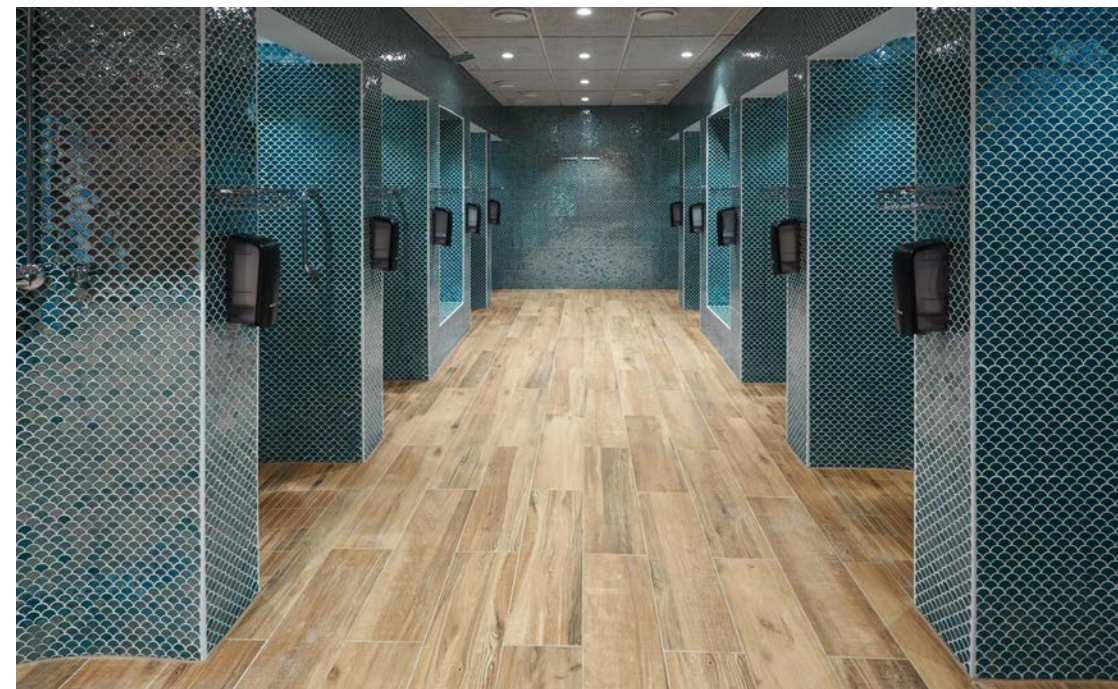

LP HOLIDAY CLUB TAMPEREEN FINLANDIA

REFERENCES:

6003 SOUL GREEN BR

14

15

PRIVATE SAUNA

REFERENCES:
COLORS COLLECTION

PRIVATE SAUNA