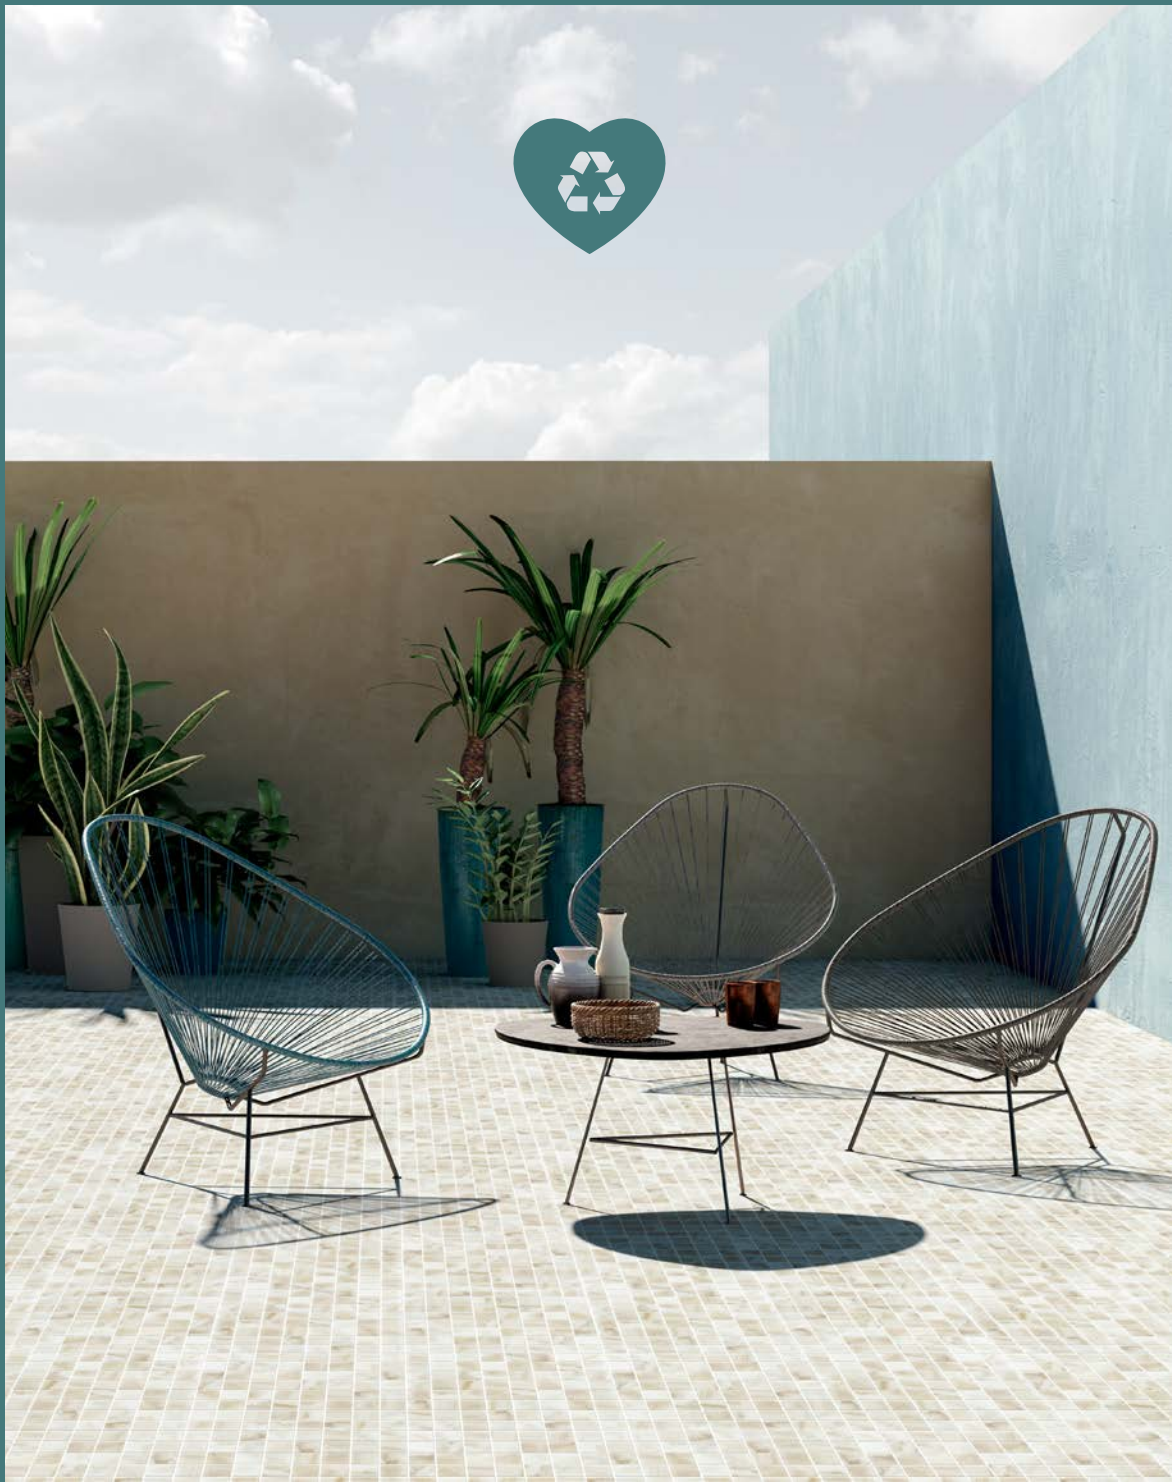

DECORATIVE SOLUTIONS

“WE INSPIRE YOUR PROJECTS”

VIDREPUR

D E C O R A T I V E
S O L U T I O N S

2 “WE INSPIRE YOUR PROJECTS”

VIDREPUR

OUR VIDREPUR MOSAICS ARE VERY VERSATILE, THEY CAN FIT ANYWHERE, FROM WOW FACTOR WALLS TO BEAUTIFUL FLOOR DESIGNS, MOSAICS ARE A GREAT WAY OF ADDING A LITTLE ORIGINALITY AND STYLE TO YOUR PROJECTS.