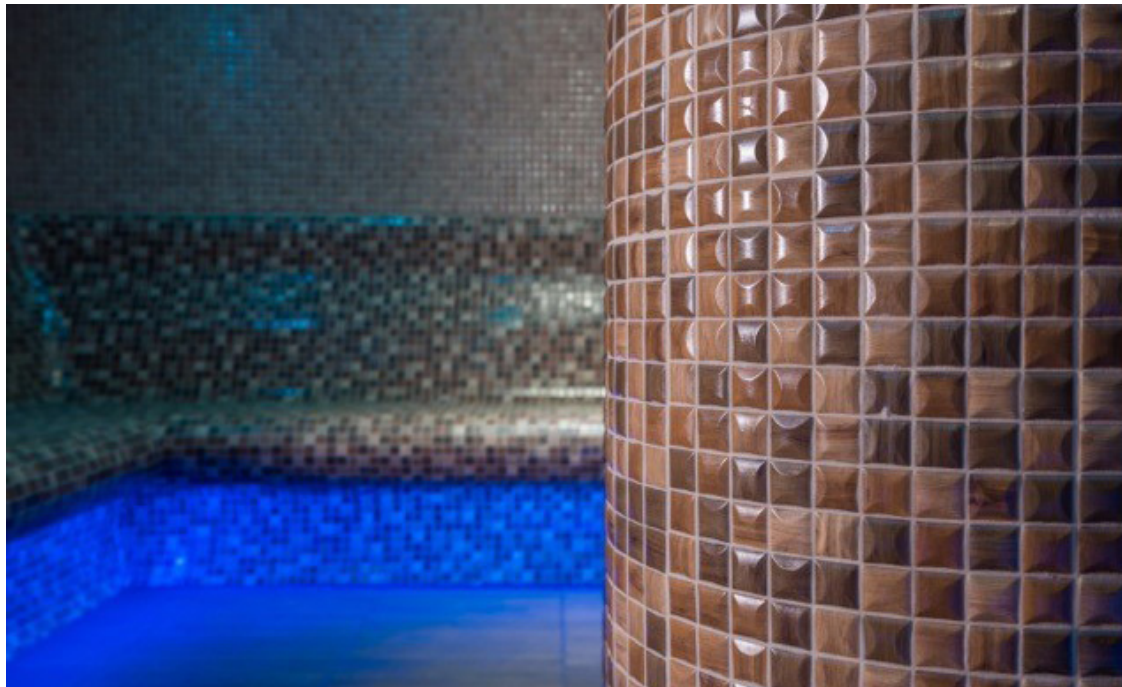

22

23

SCANDIC STAR LUND HOTEL

REFERENCES:

COLORS COLECCION 503 NIEBLA VERDE CARIBE

24

SAUNA

REFERENCES:
 4204/B EDNA WOOD EBANO MT