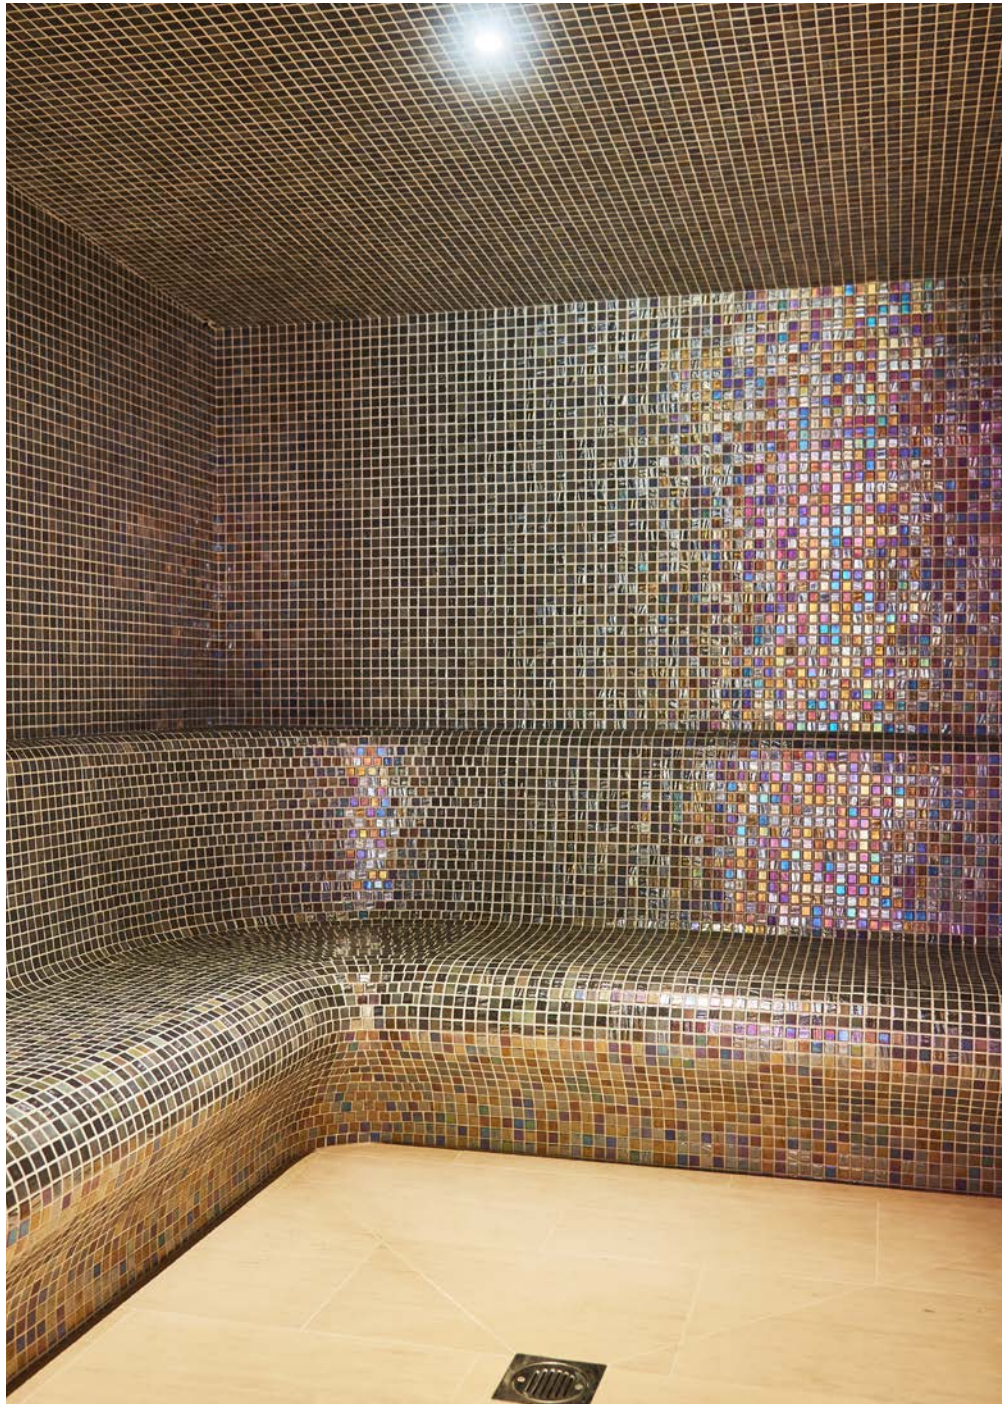

LP HOLIDAY CLUB TAMPEREEN FINLANDIA

REFERENCES:

6003 SOUL GREEN BR

14

15

PRIVATE SAUNA

REFERENCES:
COLORS COLLECTION

PRIVATE SAUNA