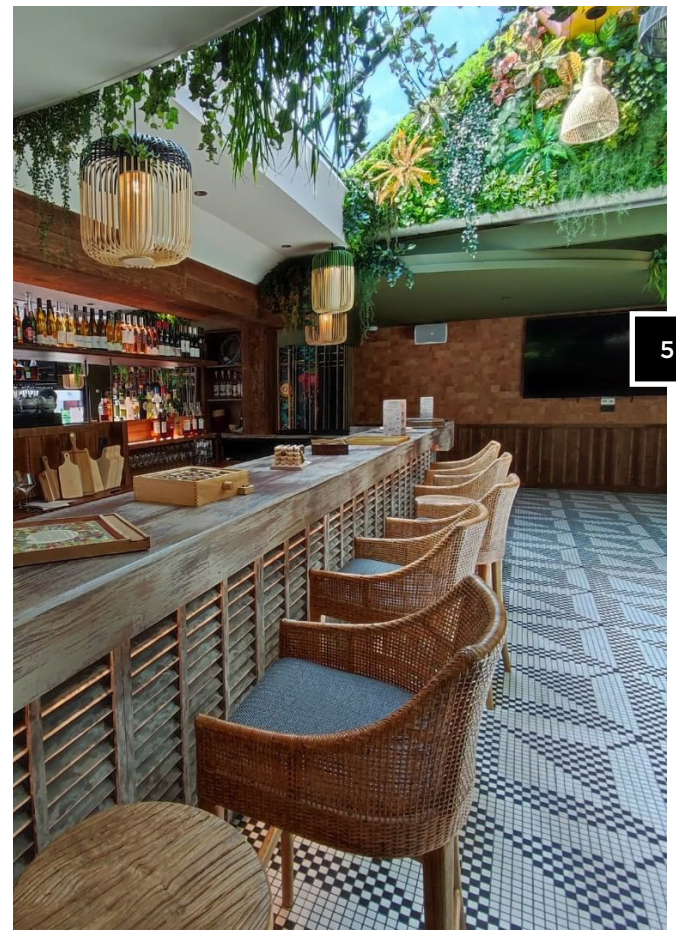

YELLOH
VILLAGE LES
MOUETTES,
FRANCE

REFERENCES:
NORDIC COLLECTION