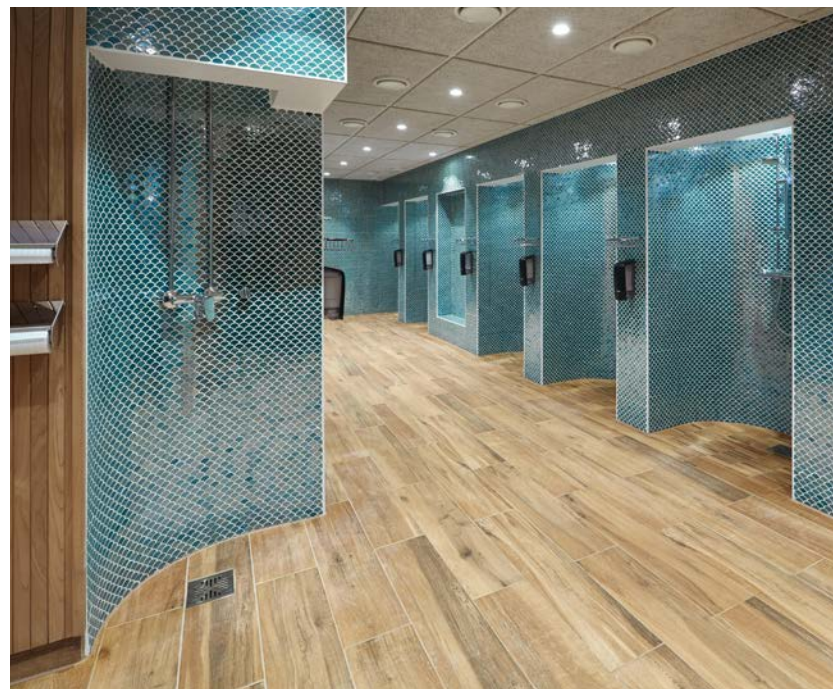

LP HOLIDAY CLUB TAMPEREEN FINLANDIA

REFERENCES:

6003 SOUL GREEN BR

14

15

PRIVATE SAUNA

REFERENCES:
COLORS COLLECTION

PRIVATE SAUNA