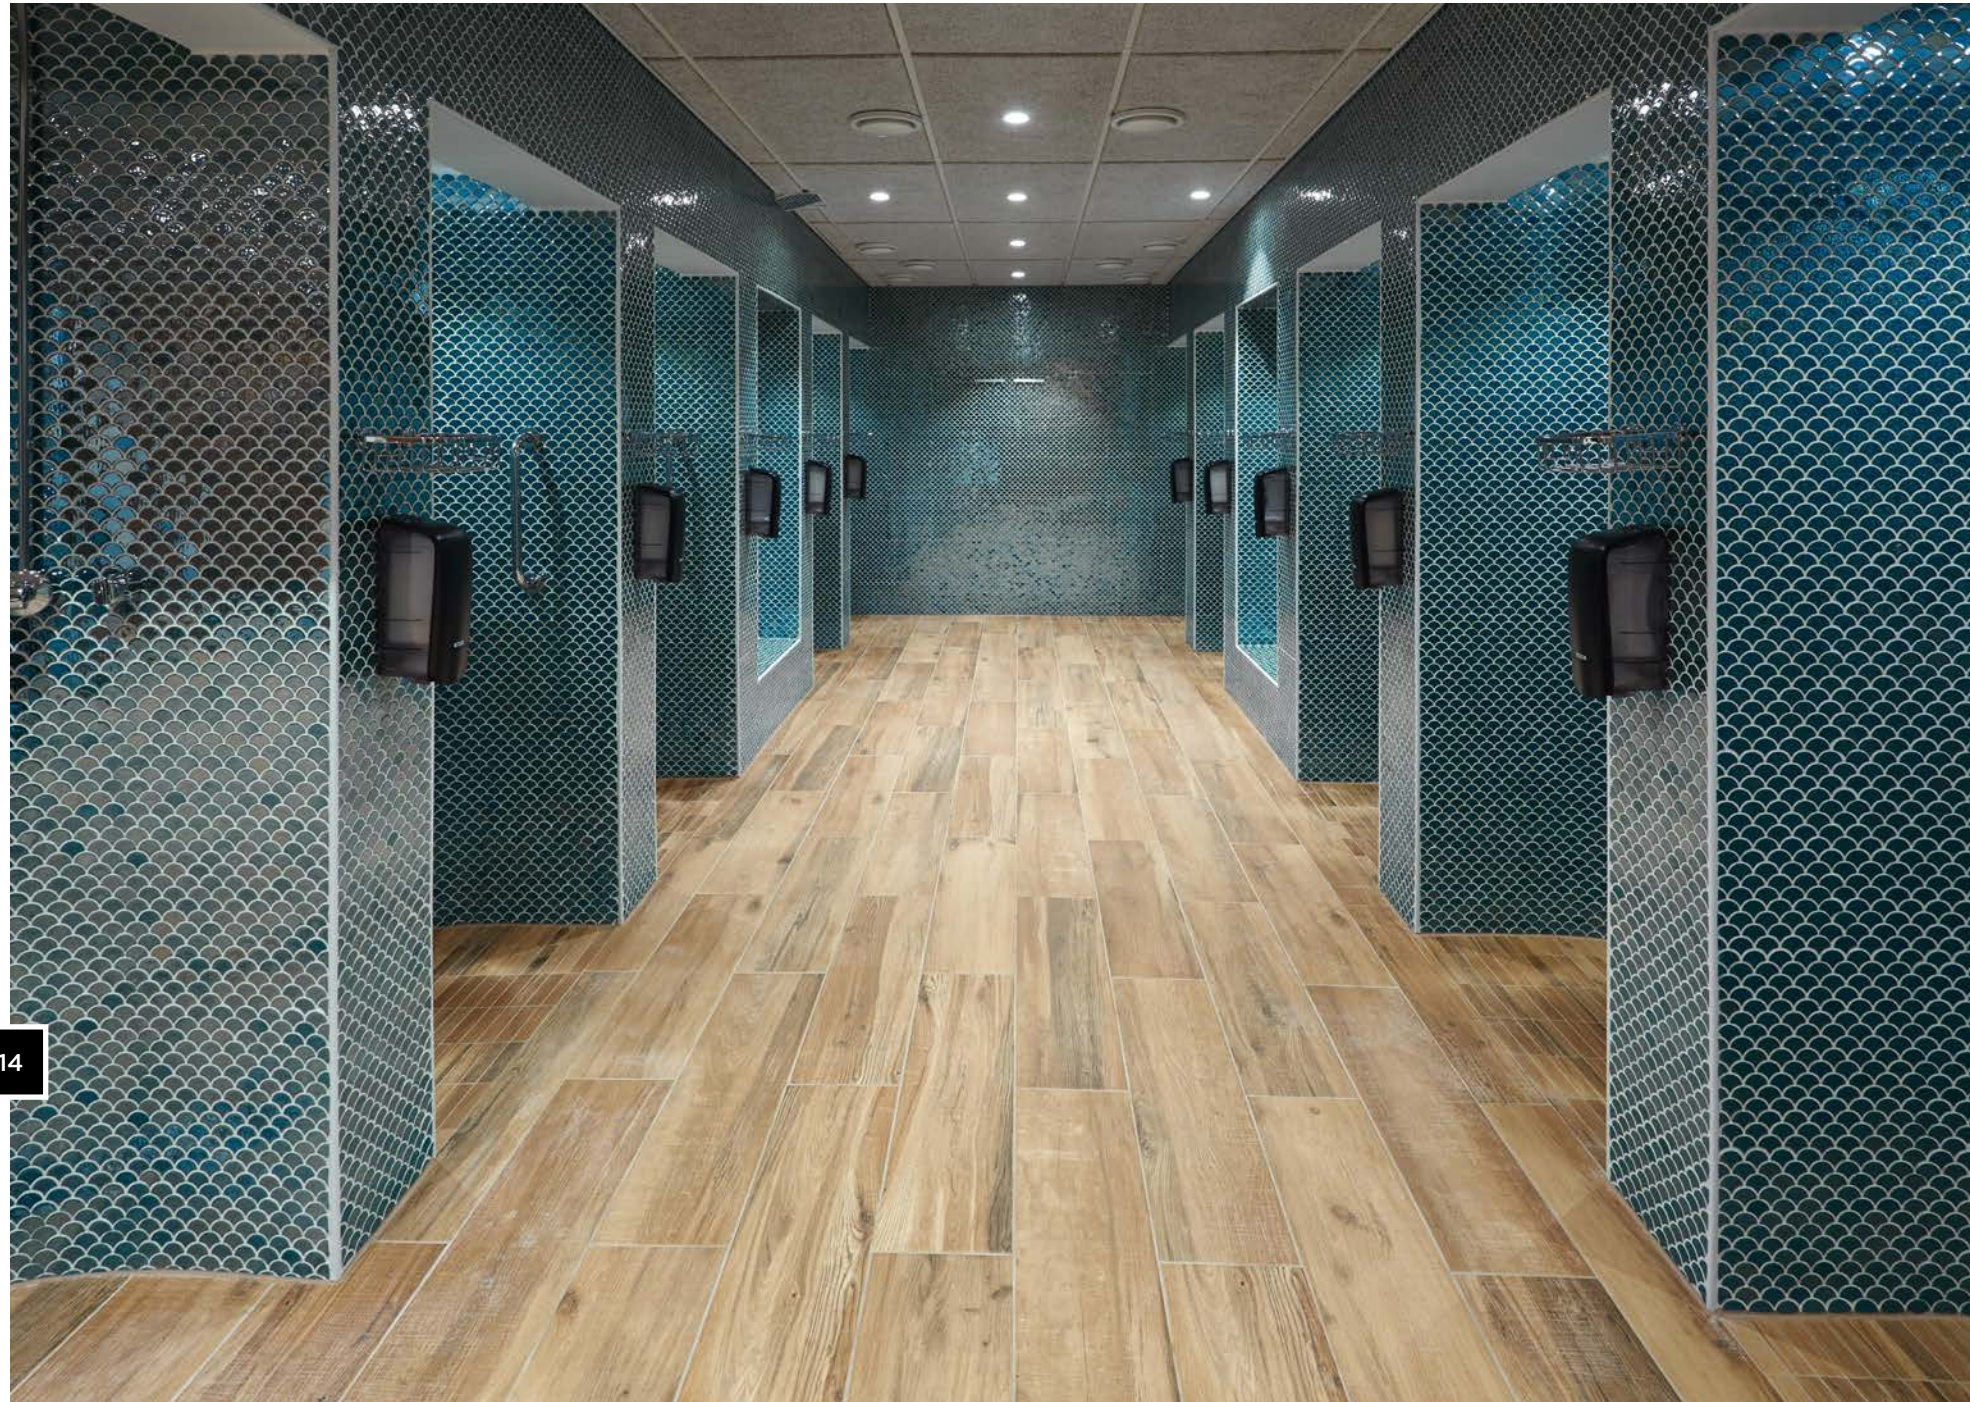

LP HOLIDAY CLUB TAMPEREEN FINLANDIA

REFERENCES:

6003 SOUL GREEN BR

14

15