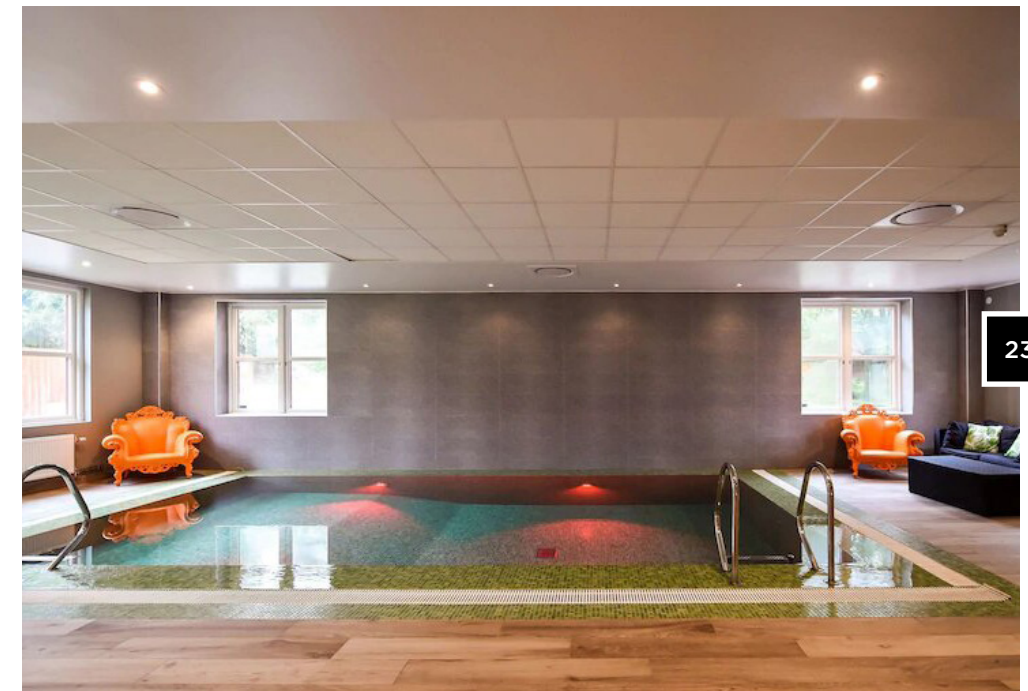

22

23

SCANDIC STAR LUND HOTEL

REFERENCES:

COLORS COLECCION 503 NIEBLA VERDE CARIBE

24

SAUNA

REFERENCES:
 4204/B EDNA WOOD EBANO MT