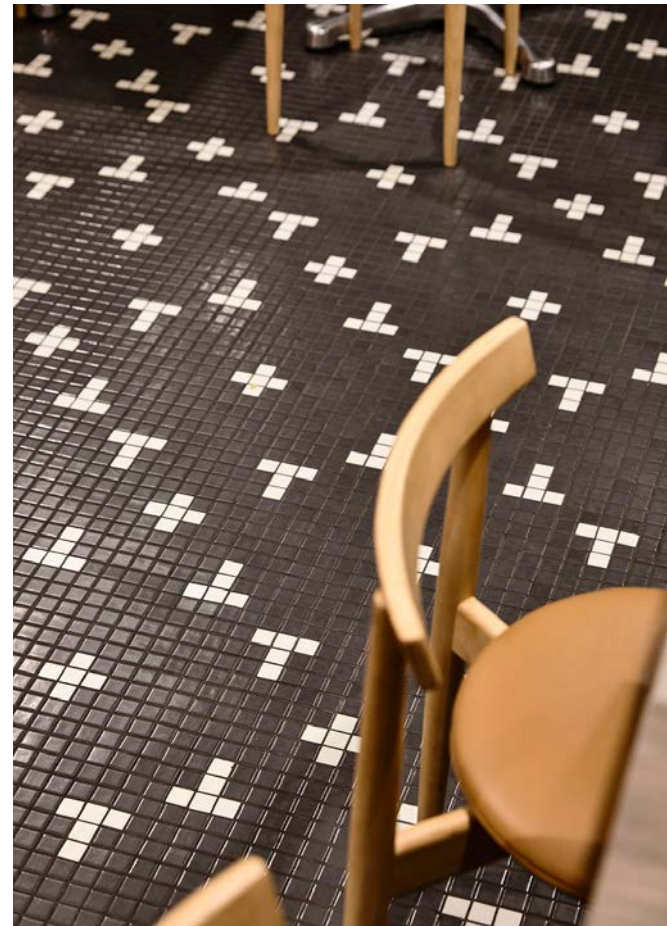

9

REFERENCES:
4300E DIMENSION CARRARA MT

CARDINALE RESTAURANT, ATHENAS

REFERENCES:
4700/D ROYAL LIGHT HEX

TIN HO WAN RESTAURANT SINGAPORE

☐ REFERENCES:
NORDIC COLLECTION

☐ REFERENCES:
NORDIC COLLECTION

THE COBORN BOW UK