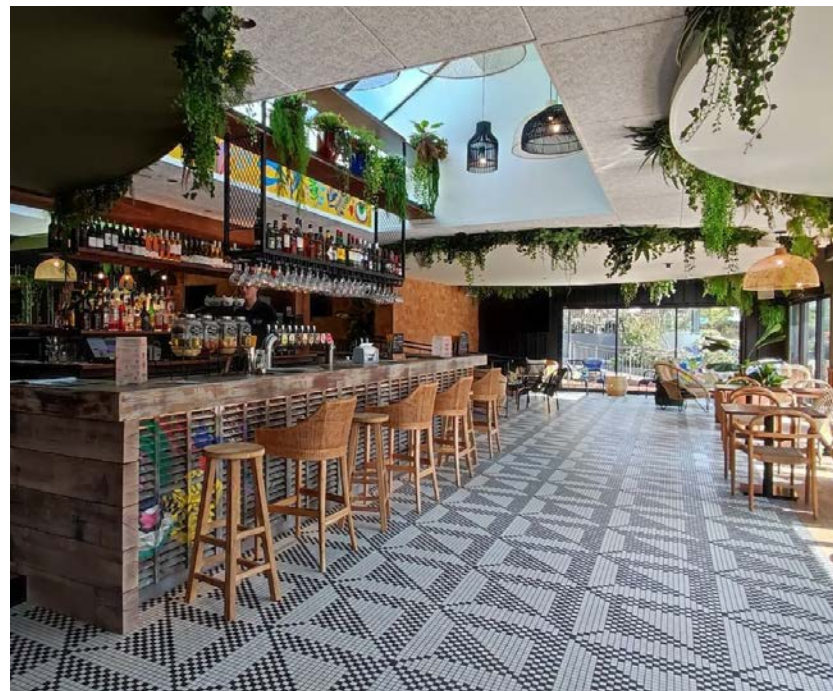

YELLOH
VILLAGE LES
MOUETTES,
FRANCE

REFERENCES:
NORDIC COLLECTION