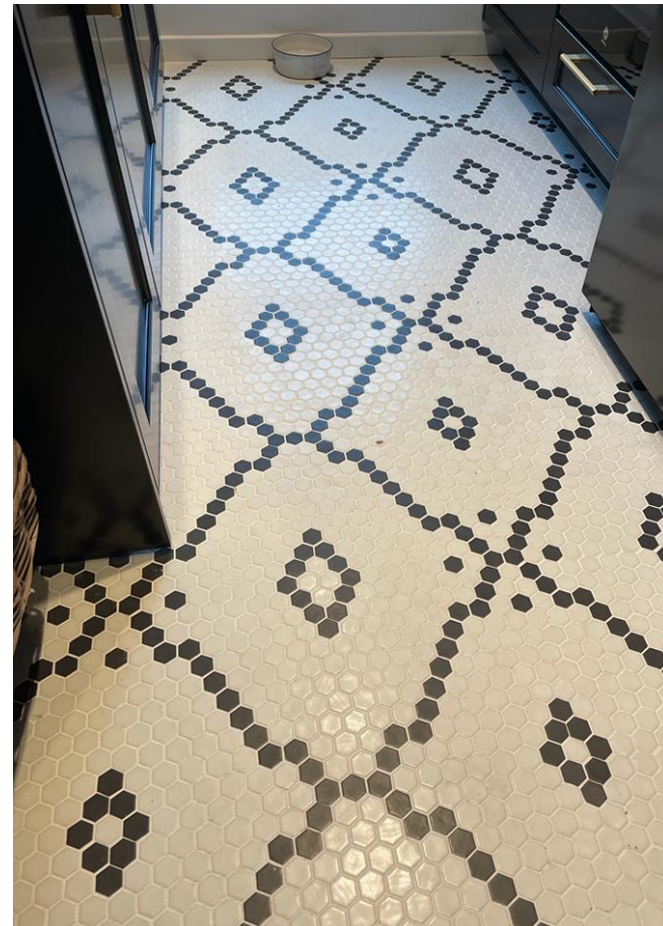

REFERENCES:
COLORS COLLECTION NIEBLAS ANTISLIP

30

PRIVATE HOME

REFERENCES:
NORDIC COLLECTION

NORDIC 903 MAT BLACK HEX
NORDIC 910 MAT WHITE HEX

31

COFFEE SHOP

REFERENCES:
NORDIC COLLECTION