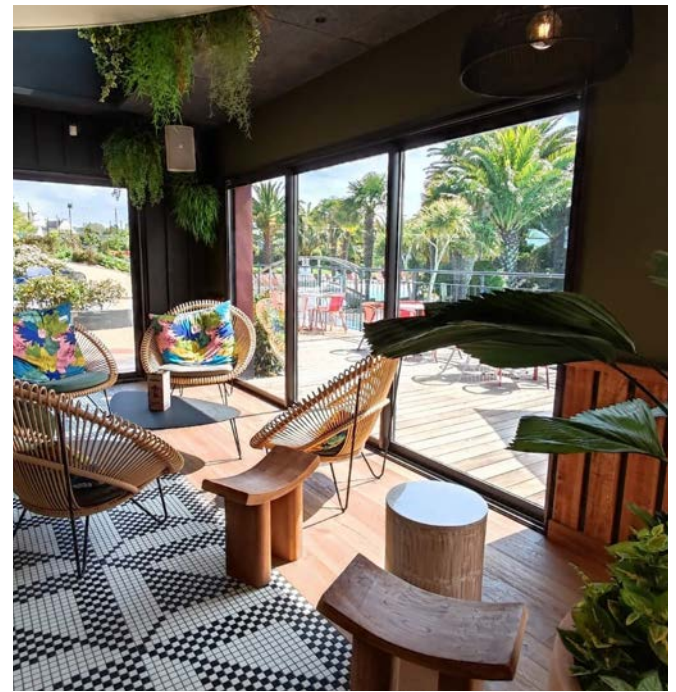

YELLOH
VILLAGE LES
MOUETTES,
FRANCE

REFERENCES:
NORDIC COLLECTION