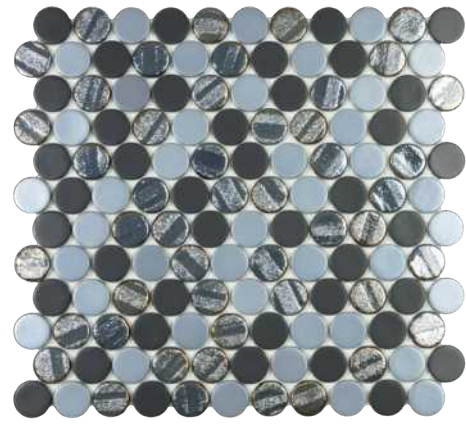

CIRCLE AQUA BLACK BLEND