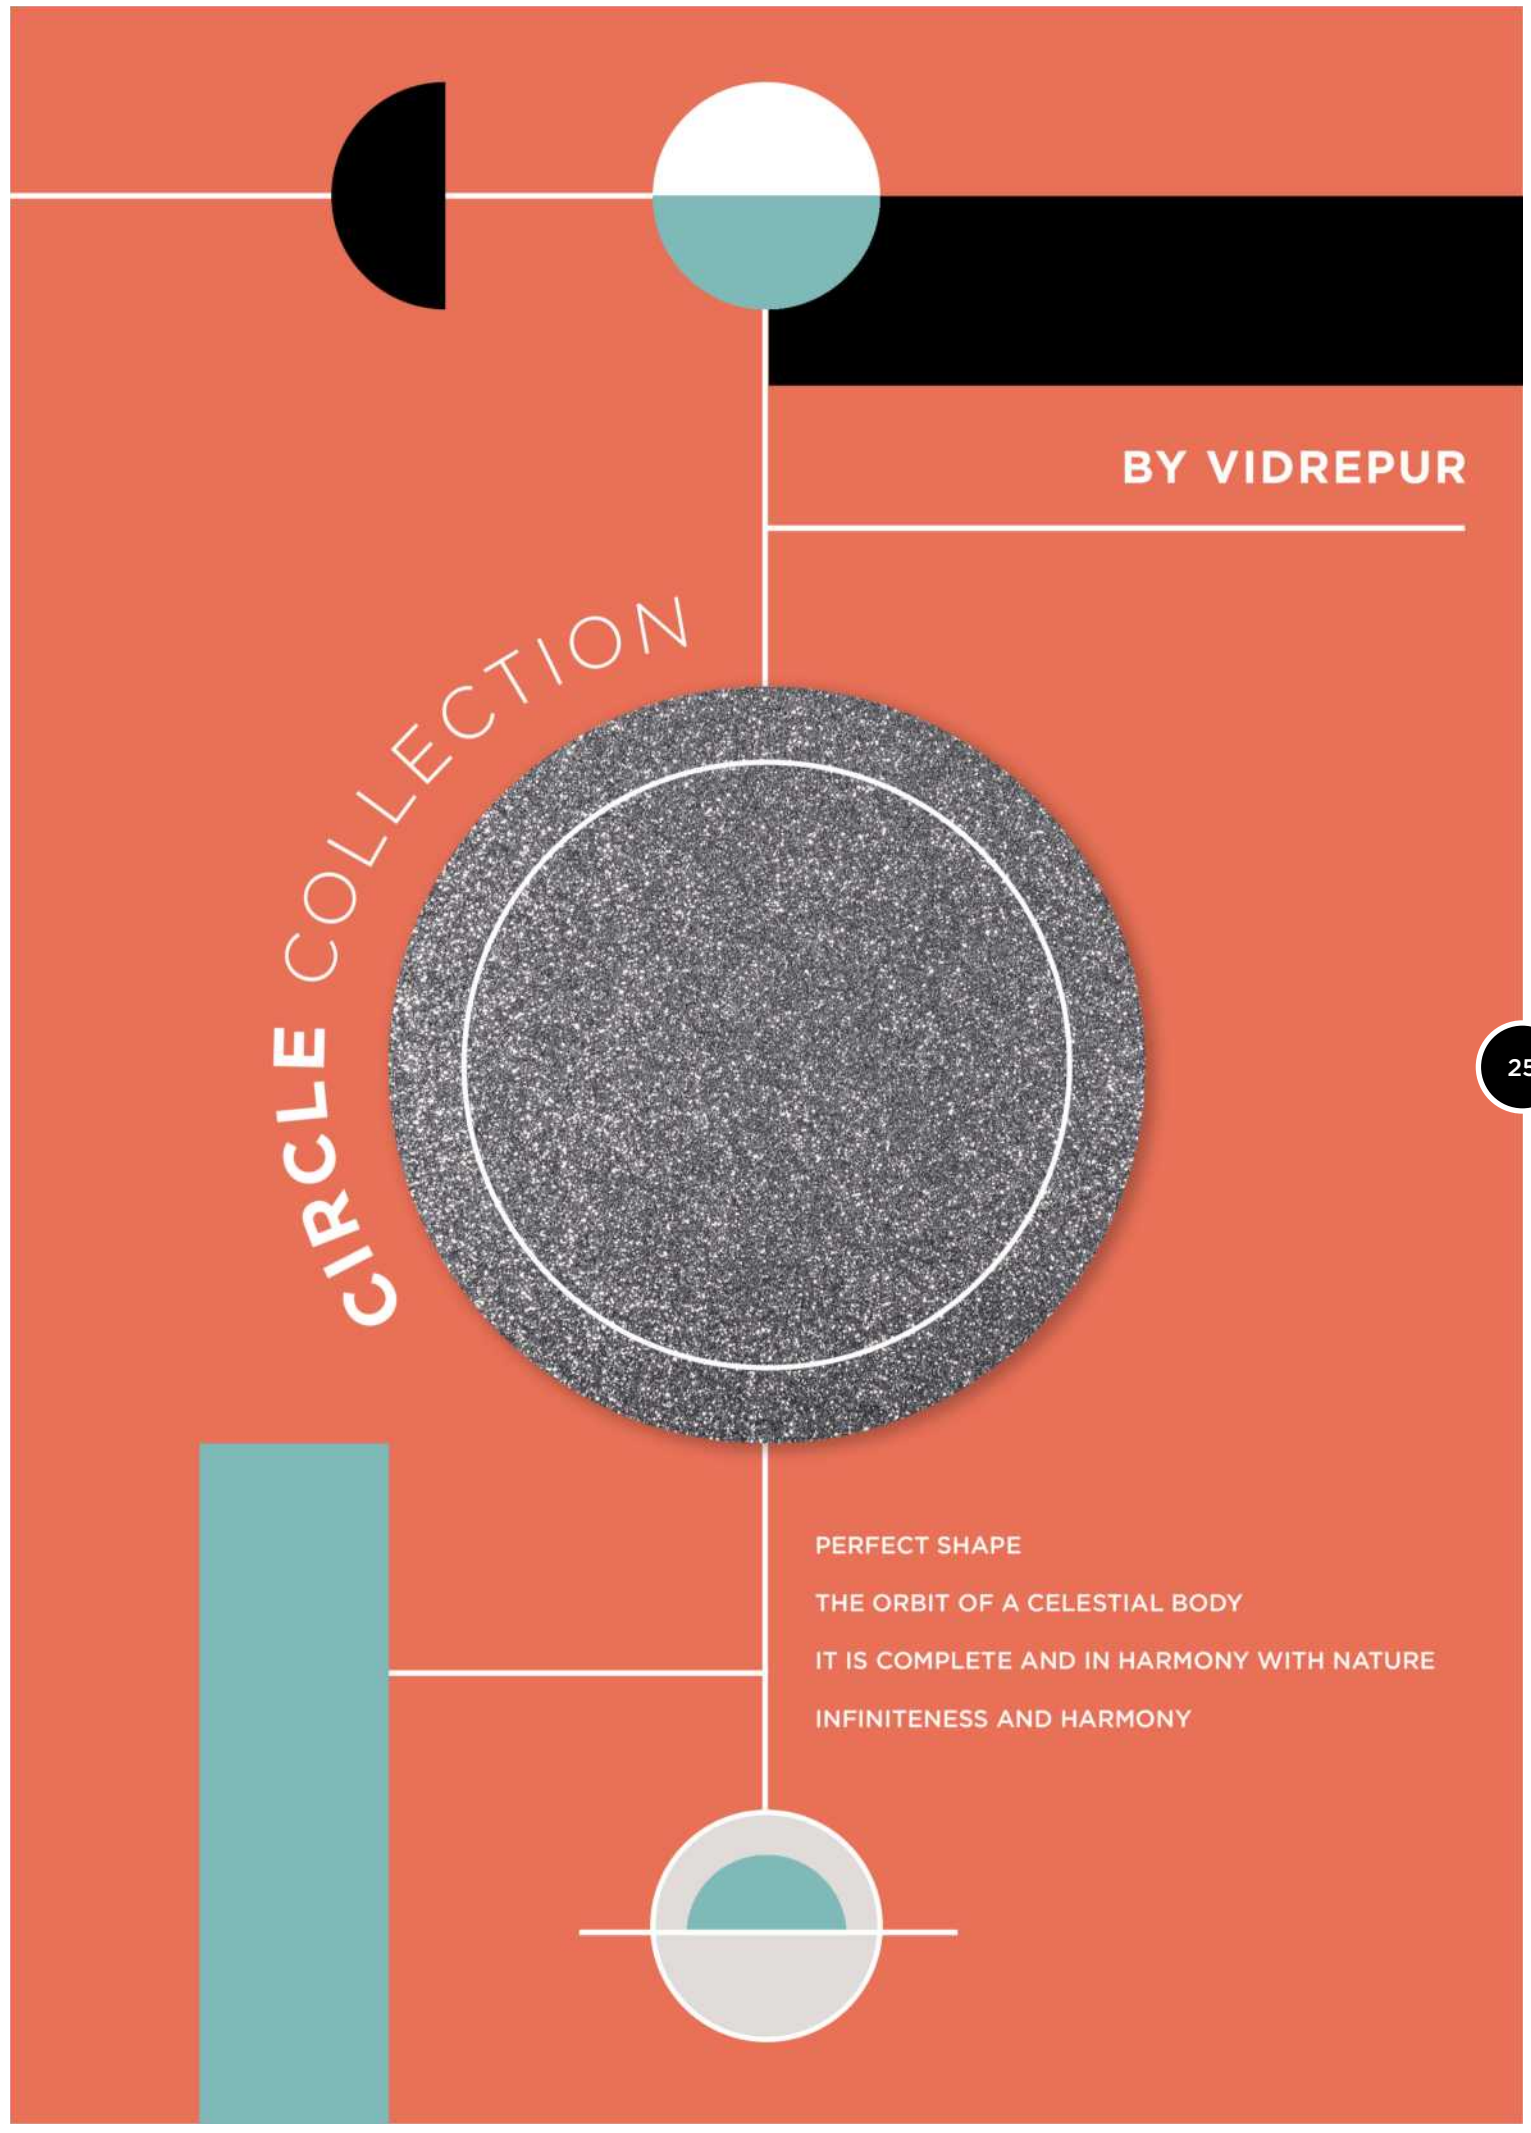

Other new products are the minimal sahara black marble, new colors and designs in our star shape: the new collections in hexagon: legend and desert (woods and stones), and a new way of combine the fish scale shape that brings you new possibilities to inspire your next projects.