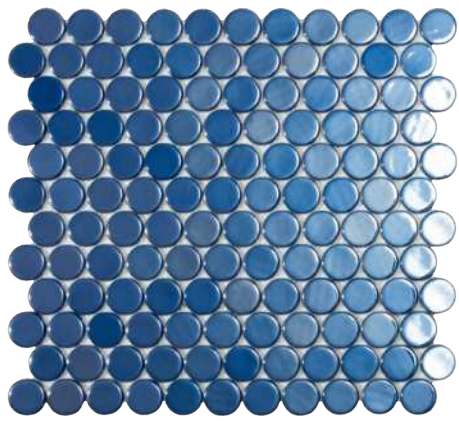

6004 CIRCLE DARK BLUE BR