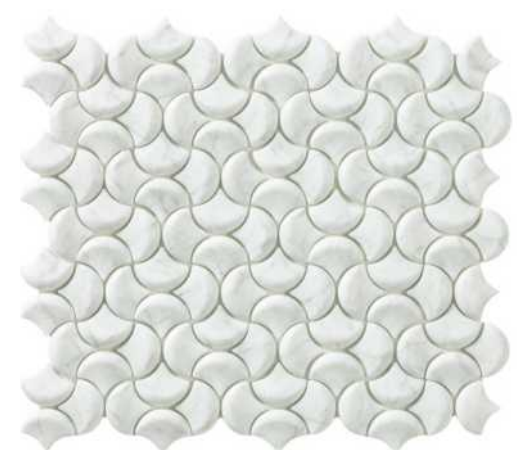

44

45

MARBLE COLLECTION 3,6x2,9 / 1.5"x1"

4300/E CARRARA GREY MT

MARBLES HESTIA ORNAMENTAL

• • •

INTERIOR PROJECTS

"Luxury is when it seems flawless, when you reach the right balance between all elements. Understated theatricality - that is what my luxury is all about"