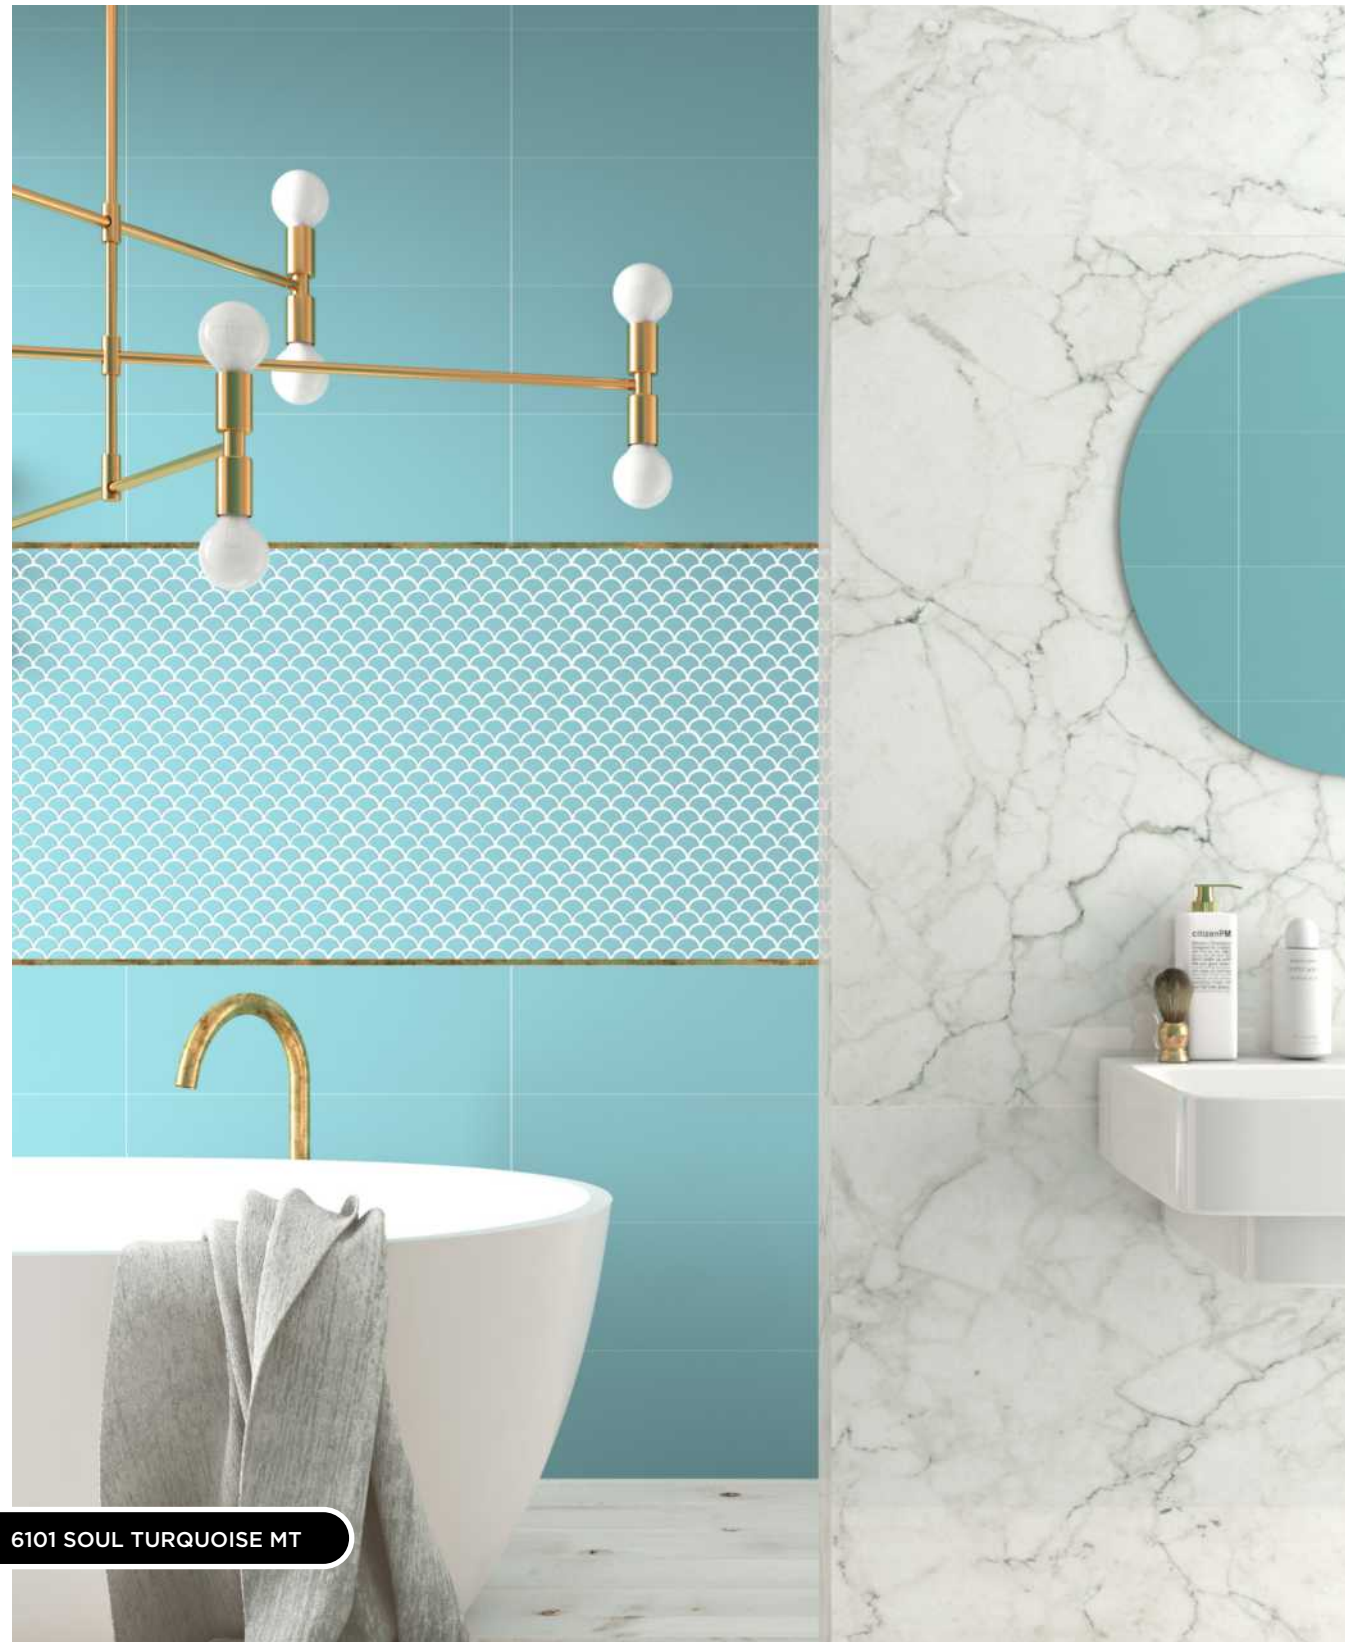

Spiritual
Mysterious
Integrity
Traditional
Idealistic
Intuition

9

10

11

6000 SOUL WHITE BR

Purity, Safety, Contemporary, Refined & truthful.
 White feels pristine and modern. A brand with a strong presence of white space in their branding is looking to provide clarity and simplicity for their viewers. White is popular among creatives as it allows our work to stand out.

6000 SOUL WHITE BR

6101 SOUL TURQUOISE MT

Inspirational, innovative, creative, efficient, healing, demanding, calming, sophisticated, spiritual color.

The color aqua soothes your soul and creates an instant sense of home and belonging for you.