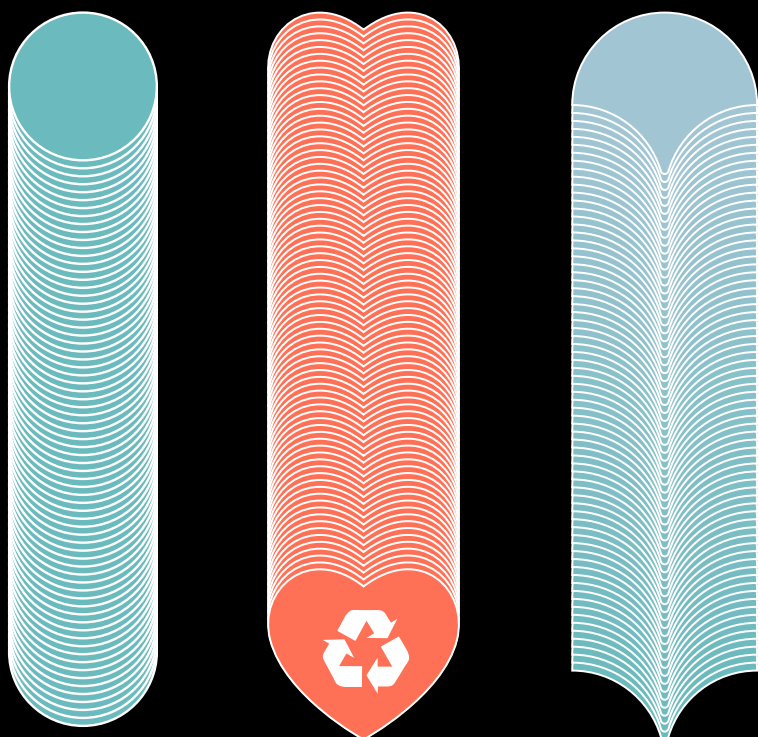

G E O M E T R I C

N E W S H A P E S D E S I G N E D

BY VIDREPUR

#SOUL #CIRCLE #DIMENSION #MARBLE COLLECTIONS

4-23

SOUL & NORDIC COLLECTION

24-41

CIRCLE COLLECTION