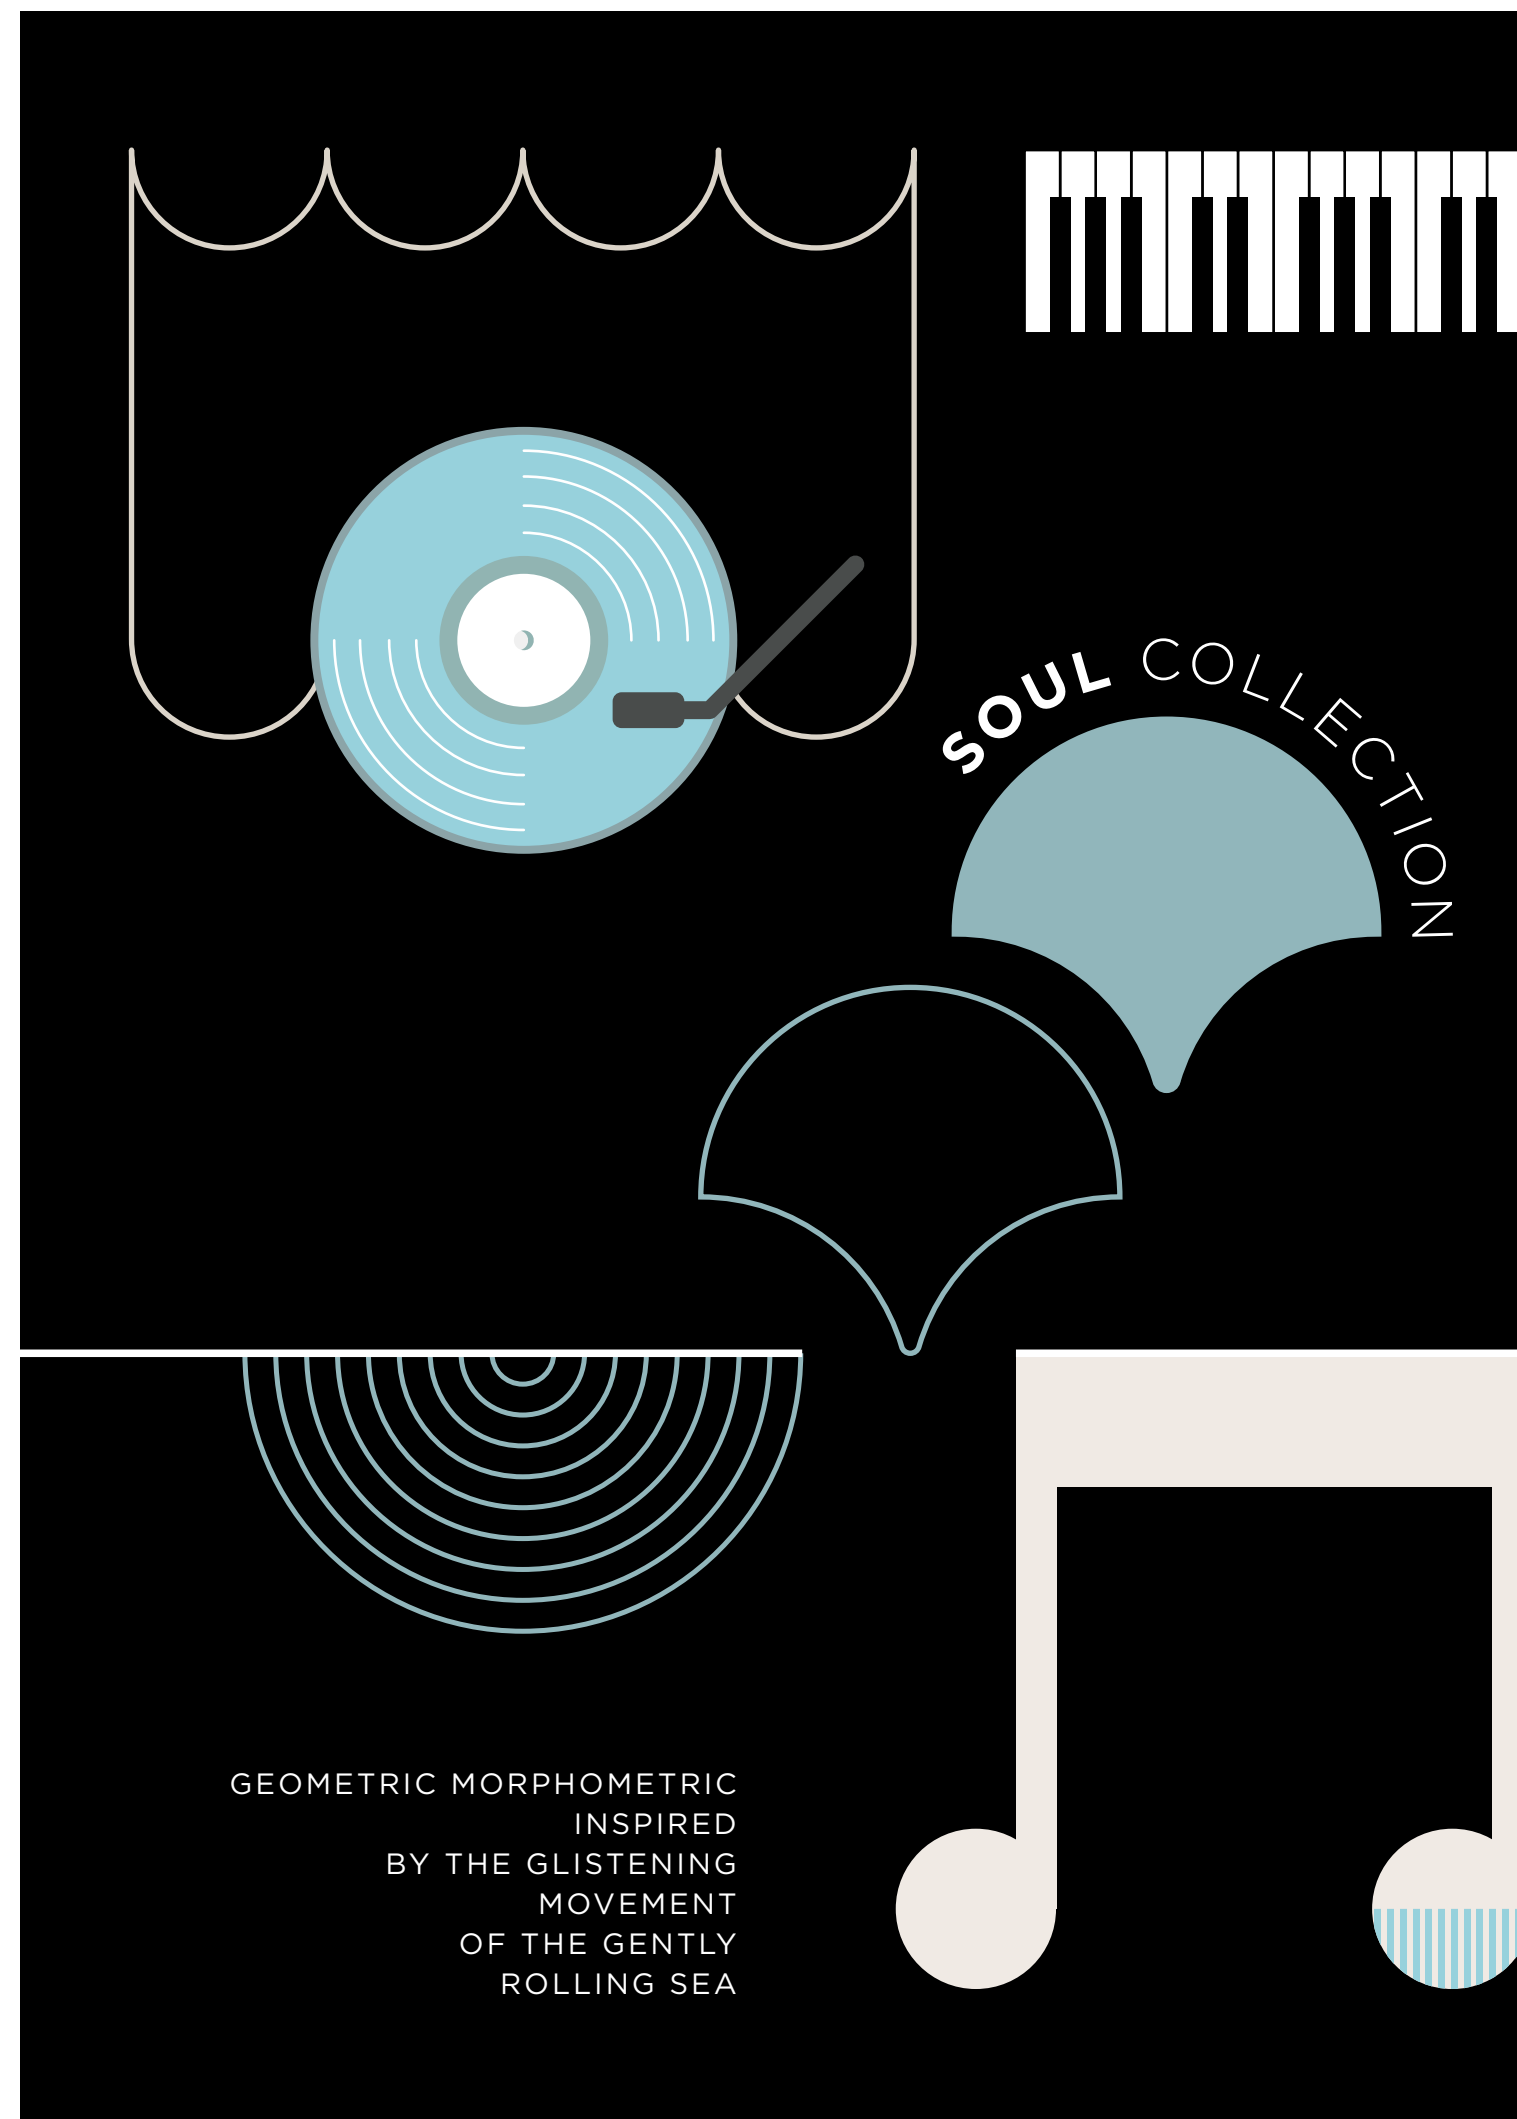

SOUL COLLECTION

GEOMETRIC MORPHOMETRIC
INSPIRED
BY THE GLISTENING
MOVEMENT
OF THE GENTLY
ROLLING SEA

Symbolizes nature, the color of peace, freshness and growth.
Easiest color on the eye, calming and refreshing.
Strong emotional correspondence with safety