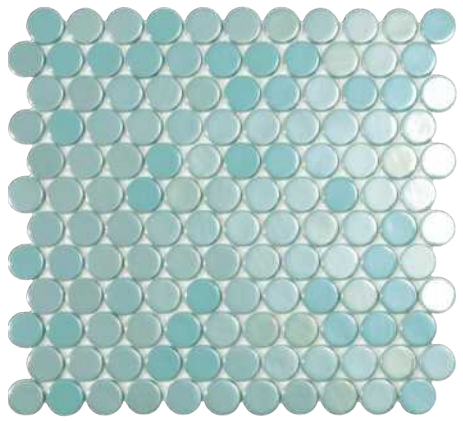

6001 CIRCLE TURQUOISE BR