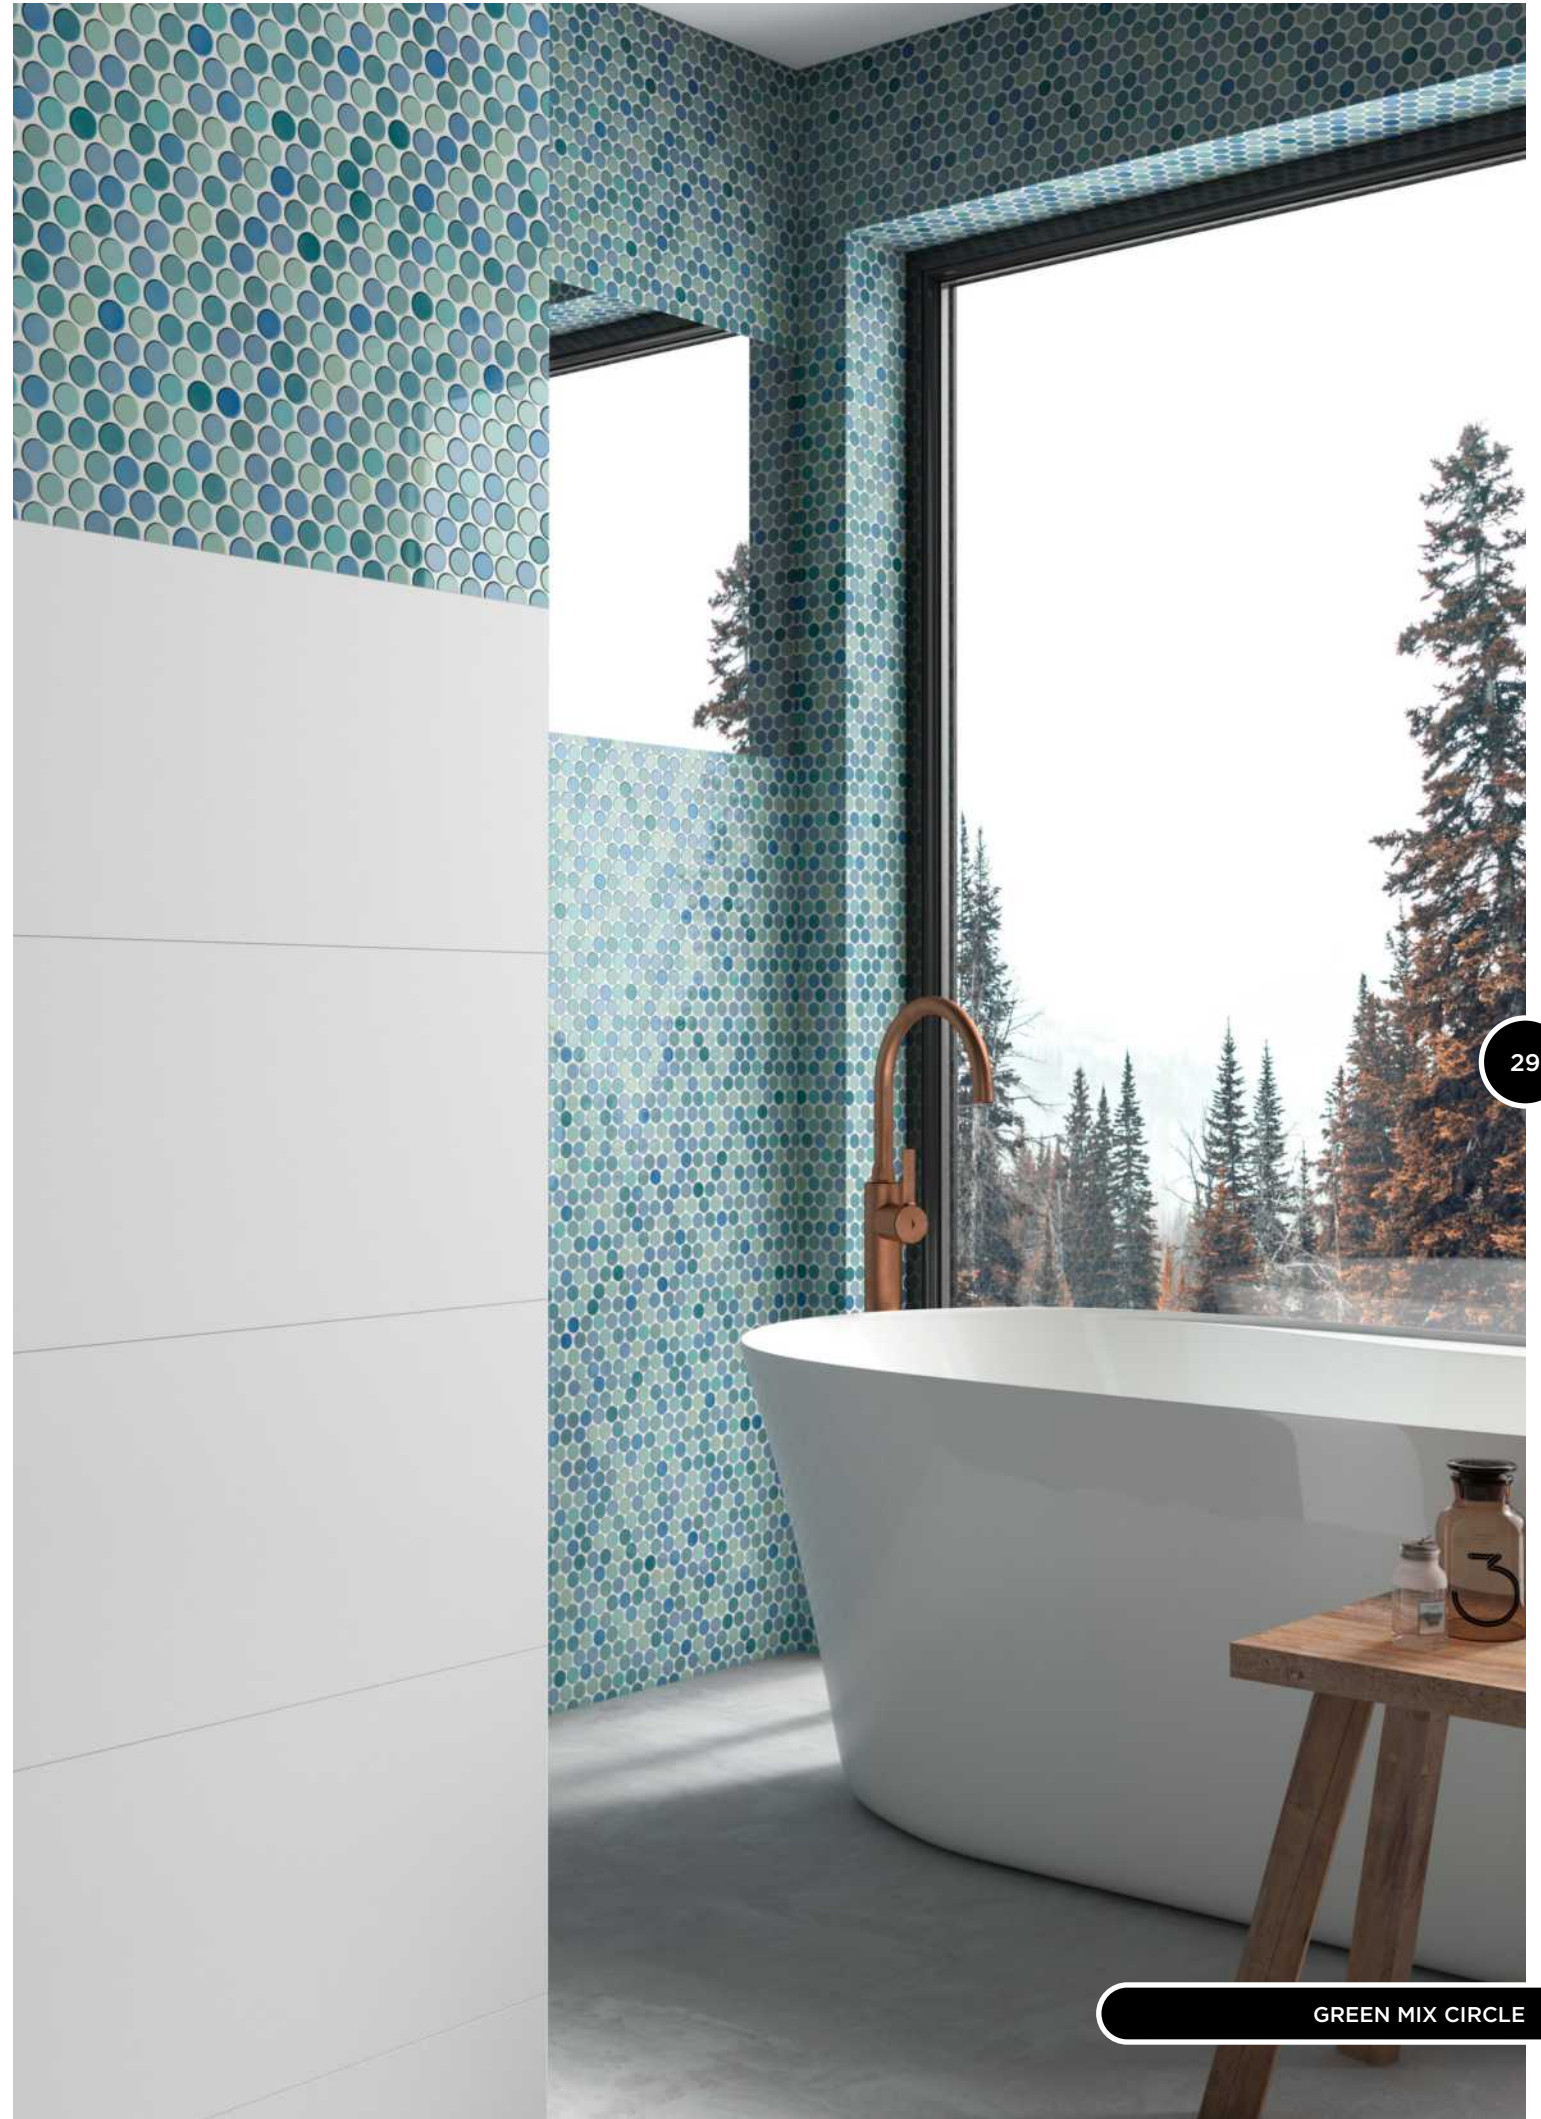

29

GREEN MIX CIRCLE