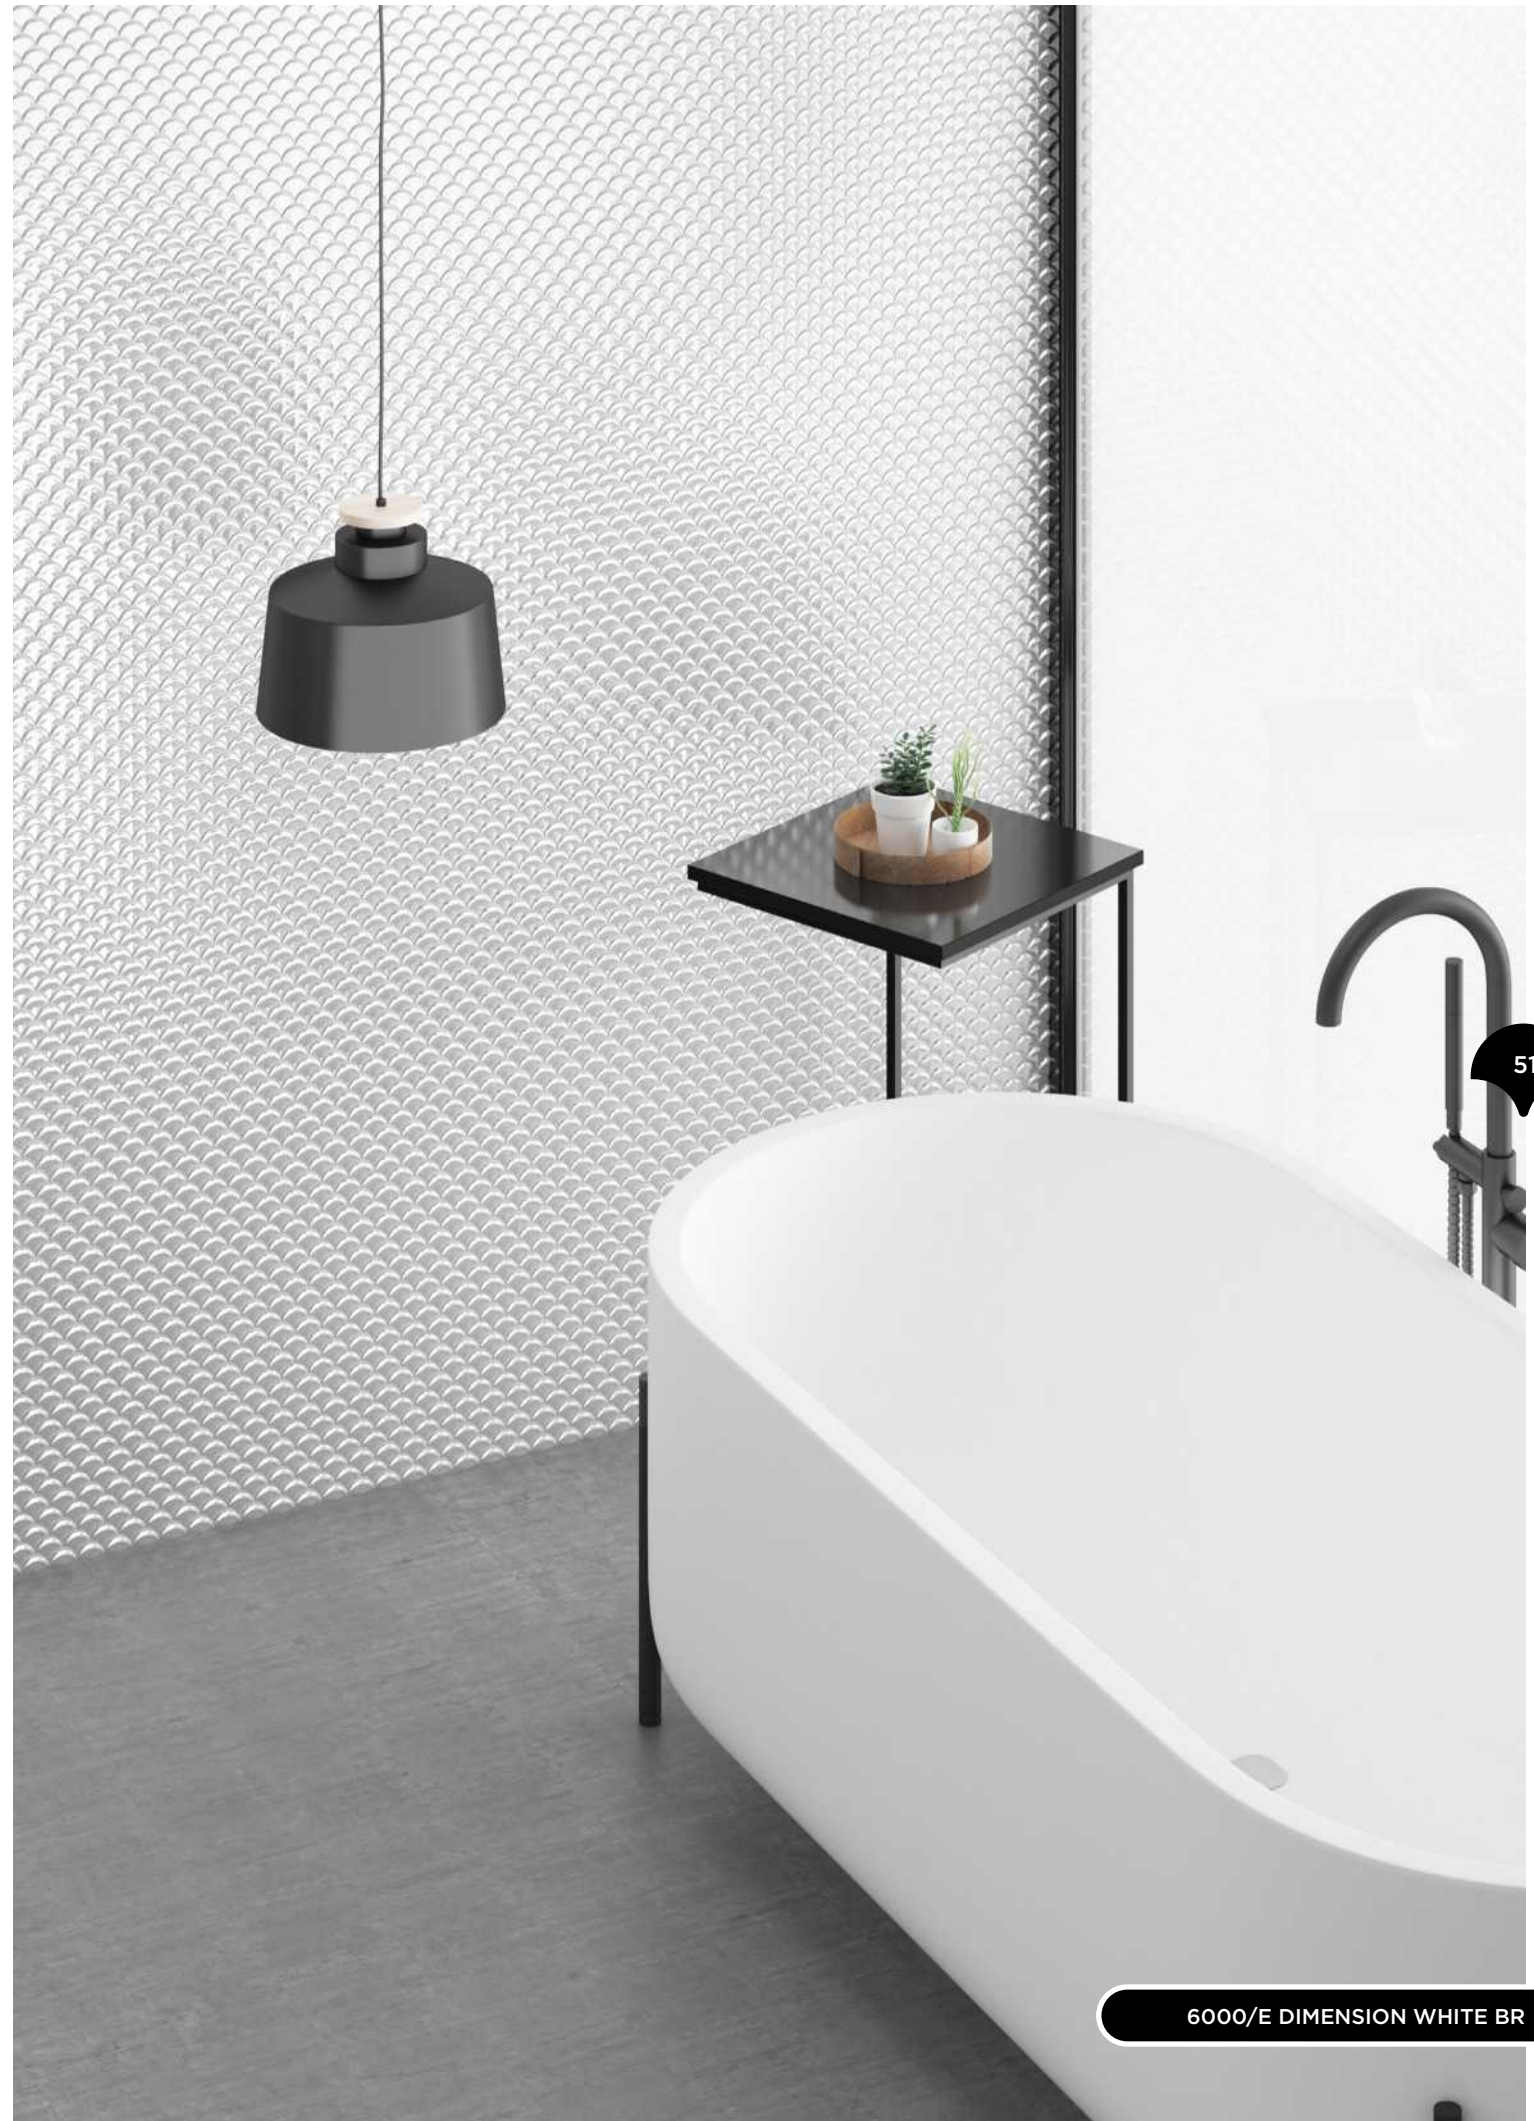

"I like design to be semantically correct, syntactically consistent, and pragmatically understandable. I like it to be visually powerful, intellectually elegant, and above all timeless."

* Massimo Vignelli