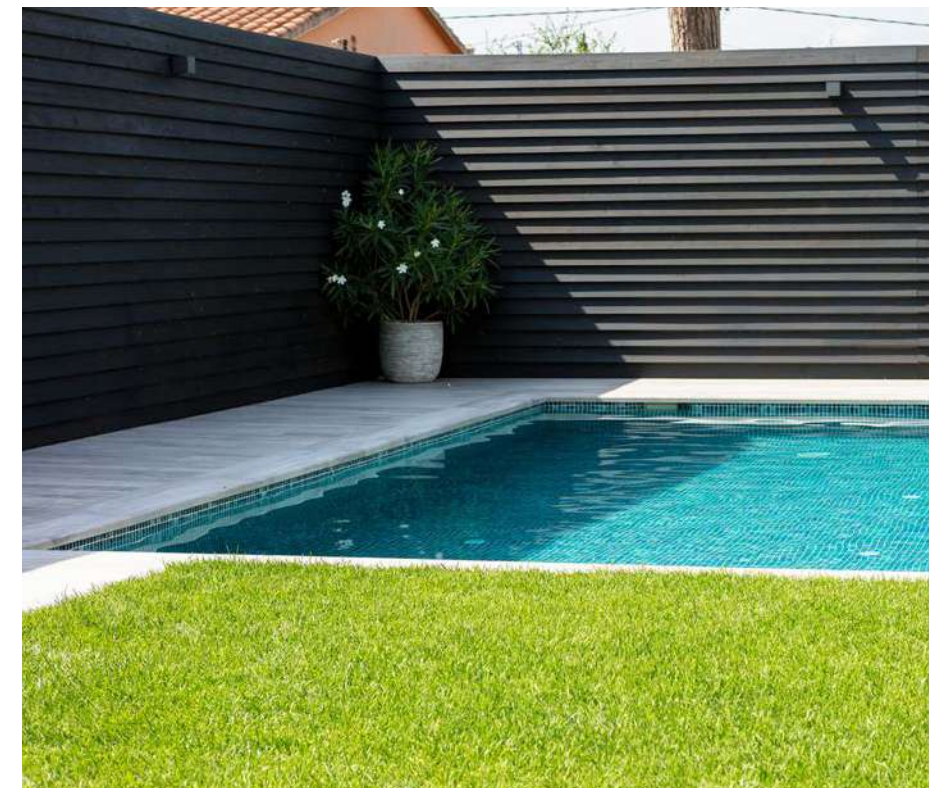

Los tonos y diseños trabajados en la referencia Royal, son azules depurados, intensos y obtenidos de las piedras semipreciosas de los Onices. Todo un lujo de piscina cuando está terminada con ese color azul que nos traslada a la Costa Azul.

The tones and designs worked in the Royal reference are refined, intense blues and obtained from the semi-precious stones of the Onices. The result: a luxury pool that takes us to Blue Coast.

ROYAL